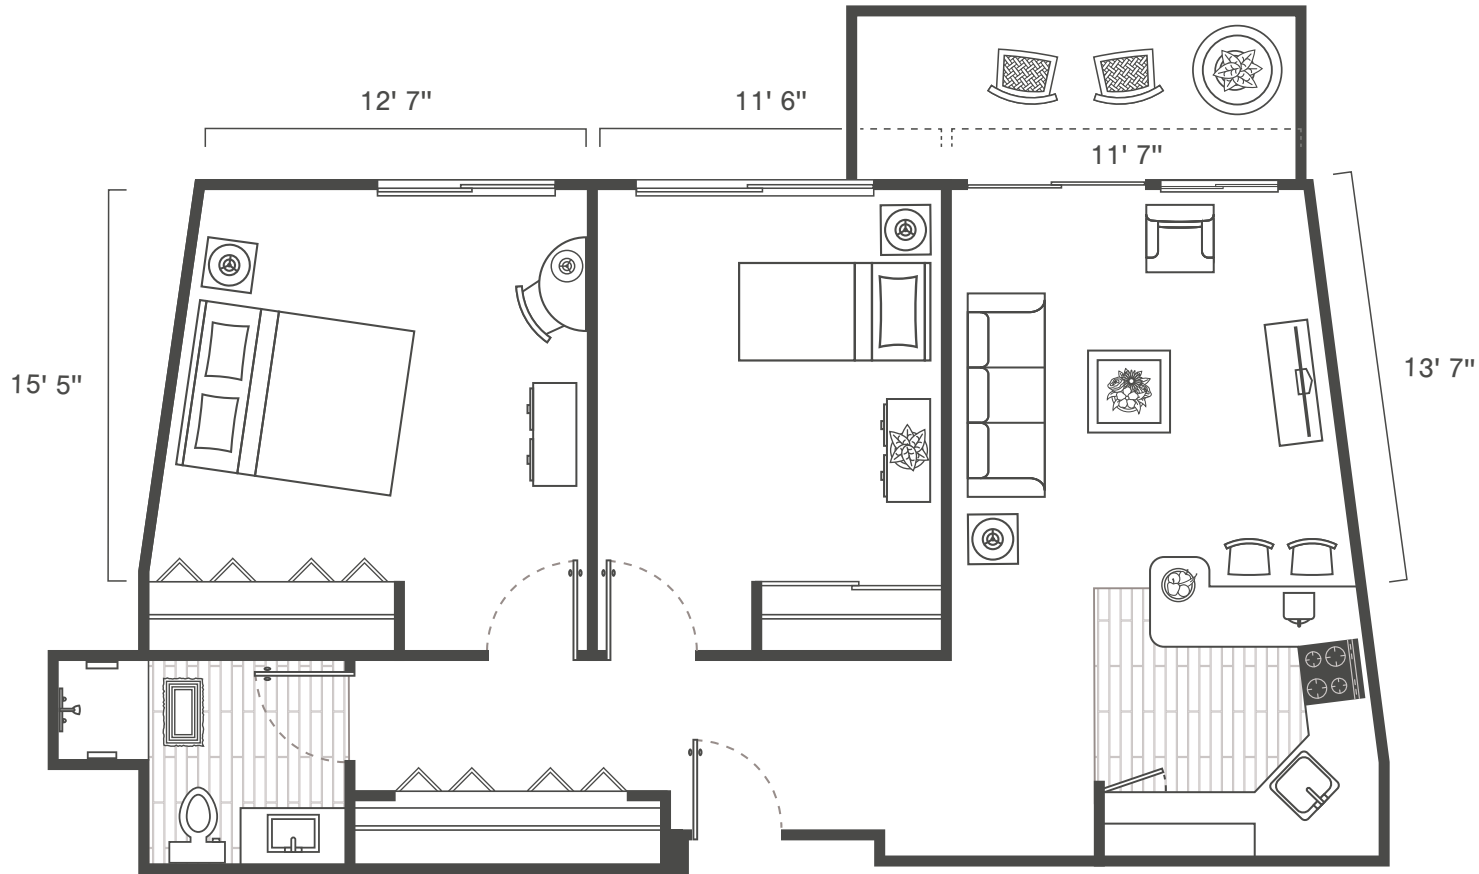

WEATHERLY INN

6016 N Highlands Pkwy, Tacoma WA 98406  
(253) 752-8550 • weatherlyinn.com

H TWO  
BEDROOM  
940 SQUARE FEET

*...where it's home and you're family!*