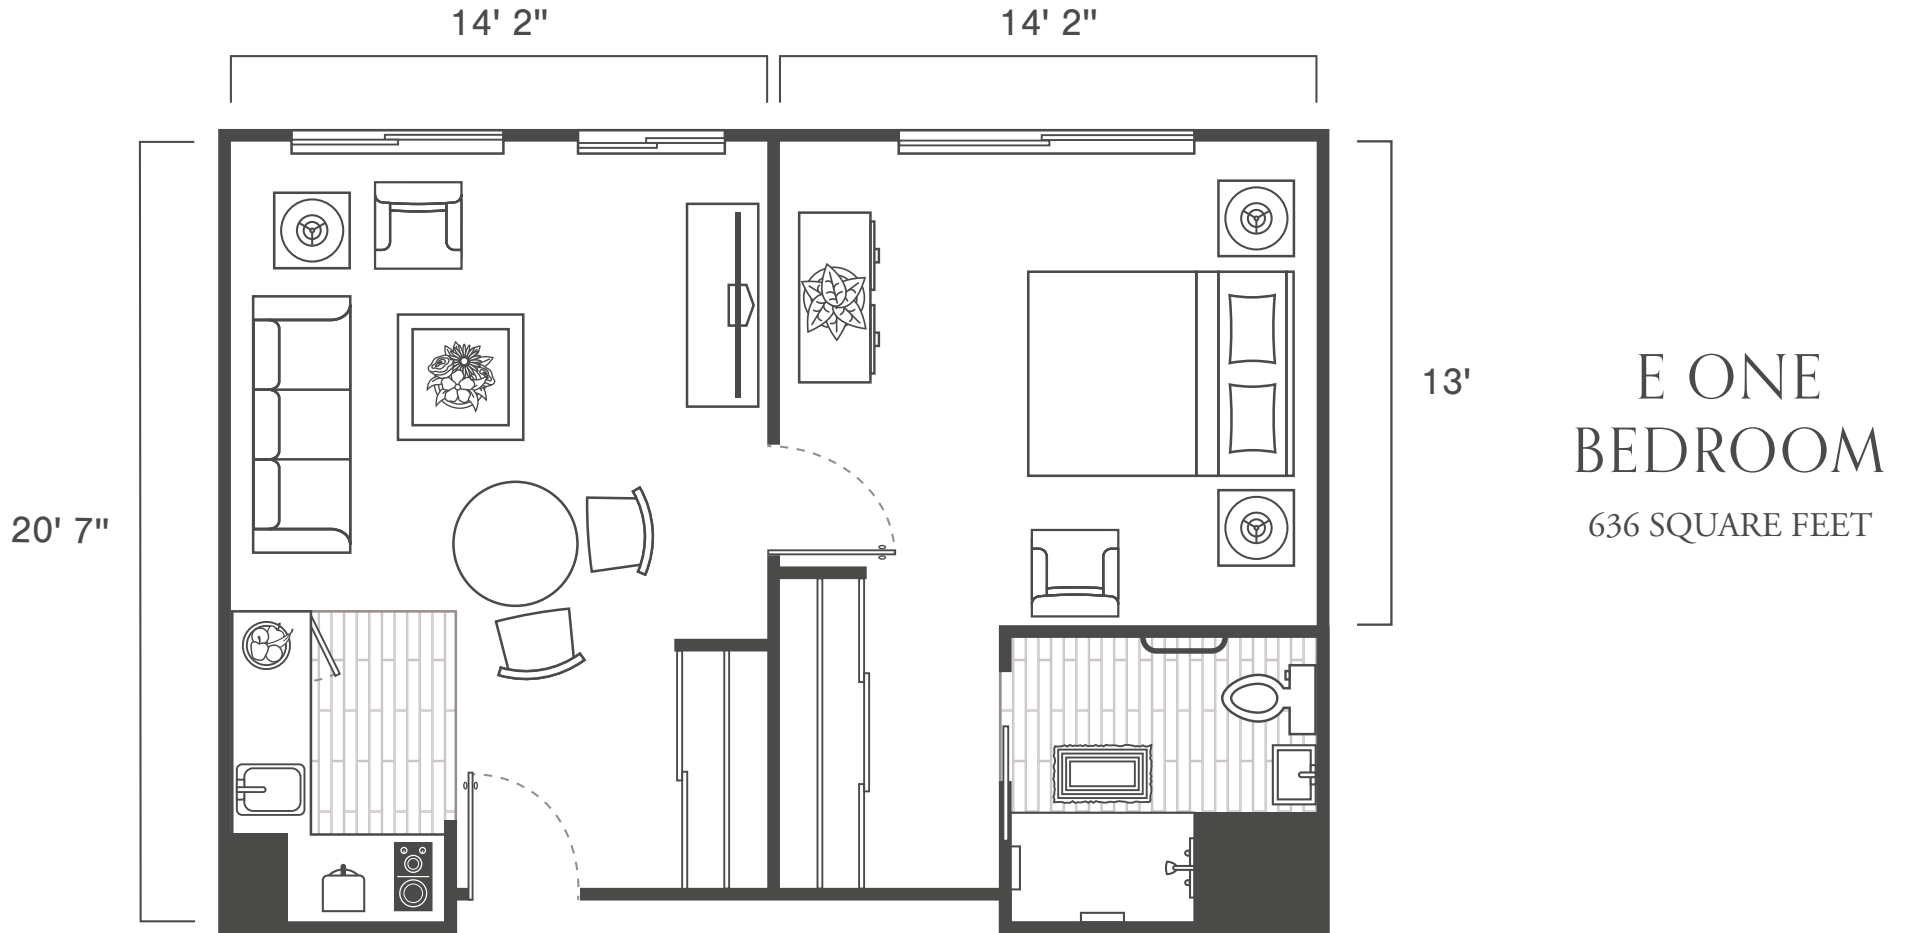

WEATHERLY INN

6016 N Highlands Pkwy, Tacoma WA 98406  
(253) 752-8550 • weatherlyinn.com

*...where it's home and you're family!*